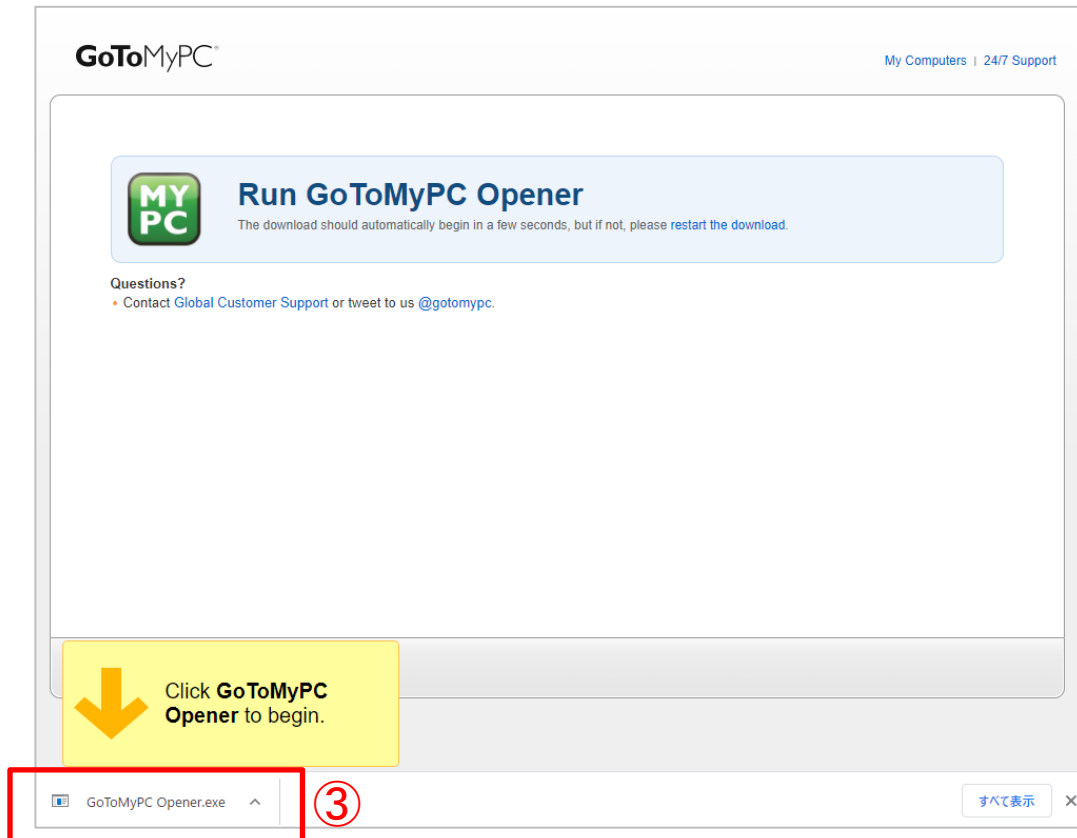

③初回のみGoToMyPC.exeをDL、実行します。